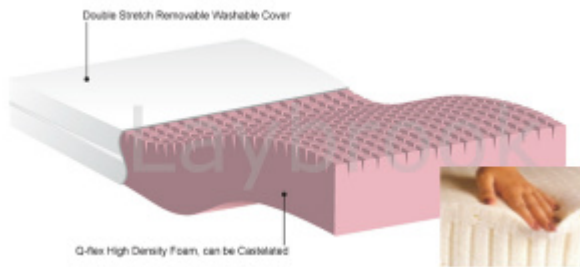

## Reflex Mattress FREE

### **No Need To Add This Product To Your Basket.**

This mattress is automatically added to your basket when you choose your bed.

This is the original mattress that was specifically designed for an adjustable bed allowing it to contour with the curves of the bed when adjusted. We use the highest quality Reflex it is a "Cool Foam Mattress" this means the mattress can have casting which allows the air to be drawn in to flow through the mattress and keep you cool as you turn in bed, it also has open cell technology again for breathe-ability, this will keep your body at an even temperature throughout the night. The removable washable cover is made from double stretch cotton, which allows maximum ventilation and helps any moisture evaporate quickly.

**Each mattress is made individually for you and to YOUR WEIGHT so if you have a dual bed and one person is 10 stone, the other is 18 stone and both want a medium feel they will be different mattresses, unlike some companies we manufacture to your specification.**

- ANTI ALLERGENIC
- SUPER COMFORTABLE COOL FOAM MATTRESS COOL TO SLEEP ON
- REDUCES BACK PAIN
- PRESSURE RELIEVING PROPERTIES
- MOULDS TO YOUR BODY SHAPE NO SPRINGS TO RUST AWAY
- 100% HYGIENIC (NO BED BUGS)
- REMOVABLE WASHABLE COVER