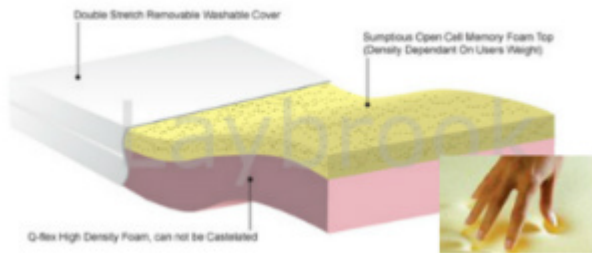

Memory Mattress Upgrade

**Choose To Add This Product To Your Basket To Upgrade Your Mattress.
Upgrade singles â‚¬150, Doubles â‚¬160 and Duals â‚¬200 (see below to add this product)**

Incorporating the latest technology memory foam or Visco Elastic is a temperature sensitive material. When we lie on our side the highest pressure points are on our hips and shoulders this pressure firstly restricts our blood flow (you may have noticed that you sometimes wake with pins & needles or a numb arm) this pressure also creates heat (as on all mattresses) because the memory mattress reacts to heat it softens more in just those areas, this means your weight is distributed more evenly over the length of the mattress and there is less pressure so you toss and turn less giving you more non REM sleep (the deep sleep our body needs to rejuvenate itself) which is why it is perfect for sleeping on.

â€œCool Foam Mattressâ€• this mattress can have castling as shown in the picture below which allows the air to be drawn in to flow through the mattress and keep you cool as you turn in bed, it also has open cell technology again for breathe-ability, this will keep your body at an even temperature throughout the night. The removable washable cover is made from double stretch cotton, which allows maximum ventilation and helps any moisture evaporate quickly

Each mattress is made individually for you and to YOUR WEIGHT so if you have a dual bed and one person is 10 stone, the other is 18 stone and both want a medium feel they will be different mattresses, unlike some companies we manufacture to your specification.

- TEMPERATURE SENSITIVE
- REDUCES TOSSING AND TURNING BY UPTO 80%
- GOOD FOR CIRCULATION
- GREAT FOR ARTHRITIC PAIN OR SPORTS INJURIES (VERY SUPPORTIVE)
- ANTI ALLERGENIC
- SUPER COMFORTABLE COOL FOAM, COOL TO SLEEP ON
- REDUCES BACK PAIN
- PRESSURE RELIEVING PROPERTIES
- MOULDS TO YOUR BODY SHAPE NO SPRINGS TO RUST AWAY
- 100% HYGIENIC (NO BED BUGS)