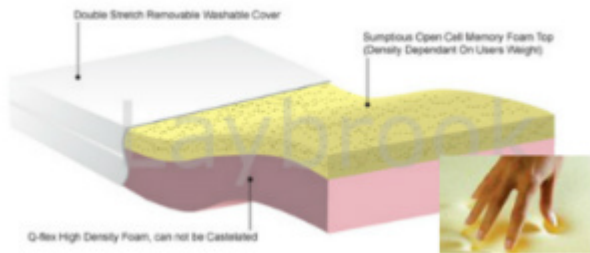

## Memory Foam Mattress

Incorporating the latest technology, memory foam (or Visco Elastic) is a temperature sensitive material. When we lie on our side, the highest pressure points are on our hips and shoulders. This pressure firstly restricts our blood flow (you may have noticed that you sometimes wake with pins & needles or a numb arm). This pressure also creates heat (as on all mattresses), and because the memory mattress reacts to heat, it softens more in just those areas. This results in a more even weight distribution over the length of the mattress, therefore less pressure, so reducing 'toss and turn' during the night. Reduced movement means more non-REM sleep (the deep sleep our body needs to rejuvenate itself), which is why it is perfect for sleeping on.

“Cool Foam Mattress” this mattress can have castling as shown in the picture below, which allows the air to be drawn in to flow through the mattress and keep you cool as you turn in bed. It also has open cell technology, again for breathe-ability, which will keep your body at an even temperature throughout the night. The removable washable cover is made from double stretch cotton, which allows maximum ventilation and helps any moisture evaporate quickly.

**Each mattress is made individually for you and to YOUR WEIGHT, so if you have a dual bed and one person is 10 stone, the other 18 stone and both want a medium feel, they will be different mattresses. Unlike some companies we manufacture to your specification.**

- TEMPERATURE SENSITIVE
- REDUCES TOSSING AND TURNING BY UPTO 80%

- **GOOD FOR CIRCULATION**
- **GREAT FOR ARTHRITIC PAIN OR SPORTS INJURIES (VERY SUPPORTIVE)**
- **ANTI ALLERGENIC**
- **SUPER COMFORTABLE COOL FOAM, COOL TO SLEEP ON**
- **REDUCES BACK PAIN**
- **PRESSURE RELIEVING PROPERTIES**
- **MOULDS TO YOUR BODY SHAPE NO SPRINGS TO RUST AWAY**
- **100% HYGIENIC (NO BED BUGS)**
- **REMOVABLE WASHABLE COVER**